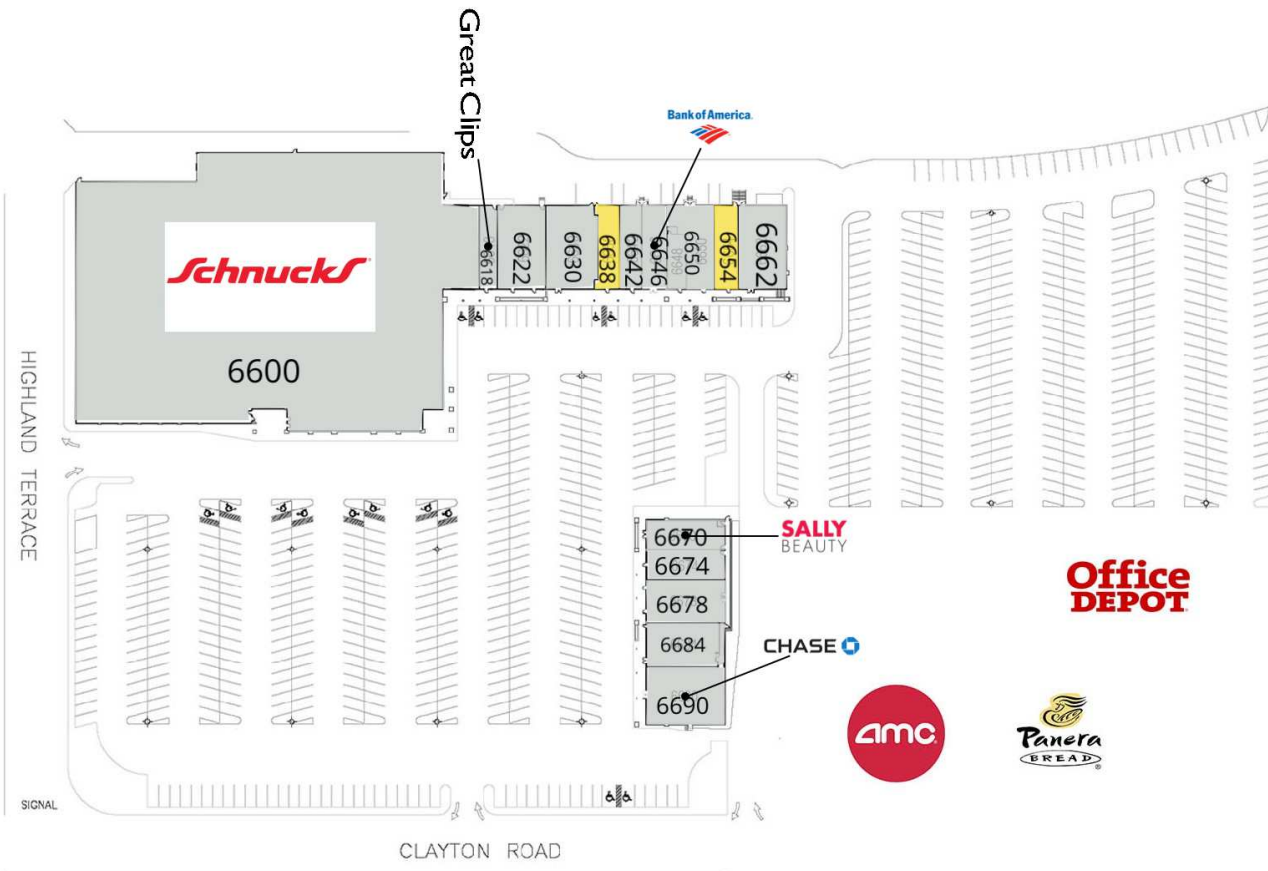

Richmond Center

6600 CLAYTON ROAD | RICHMOND HEIGHTS, MO 63117

Suite	Tenant	Size
6600	Schnucks	68,706 SF
6618	Great Clips	1,057 SF
6622	Sprint	2,800 SF
6630	Bikram Yoga	3,000 SF
6638	Available	1,175 SF
6642	The UPS Store	1,374 SF
6646	Bank of America	1,400 SF
6650	Clayton Nail Spa	2,800 SF
6654	Available	1,381 SF
6662	Duffy's	2,800 SF
6670	Sally Beauty	1,605 SF
6674	Hair Saloon for Men	1,650 SF
6678	Banfield Pet Hospital	2,310 SF
6684	Einstein Bros. Bagels	2,409 SF
6690	Chase Bank	3,280 SF